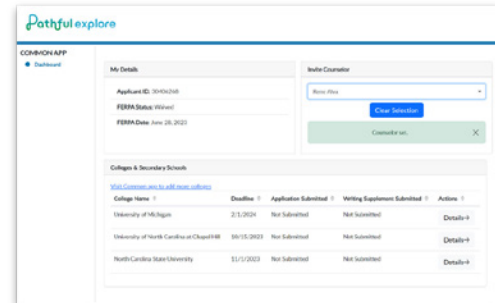

Micro-Credentials

Students earn micro-credentials* in key skills to add to their resume and demonstrate mastery.

*Available in Explore Plus only

Placement

College App Management + Indeed Job Search

Common App and ETX integrations streamline the college application process – while students can search real job postings directly through Pathful Explore.

Portfolios

Student Portfolio

Students can capture, track, and share their career readiness journey through favored careers and colleges, goal-setting documents, and other student evidence tools.

Reporting