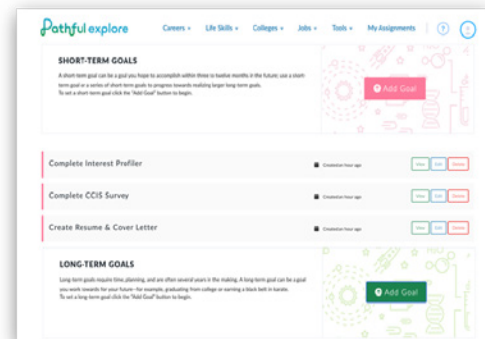

Micro-Credentials

Students earn micro-credentials* in key skills to add to their resume and demonstrate mastery.

*Available in Explore Plus only

Placement

College App Management + Indeed Job Search

Common App and ETX integrations streamline the college application process – while students can search real job postings directly through Pathful Explore.

Portfolios

Student Portfolio

Students can capture, track, and share their career readiness journey through favored careers and colleges, goal-setting documents, and other student evidence tools.

Reporting